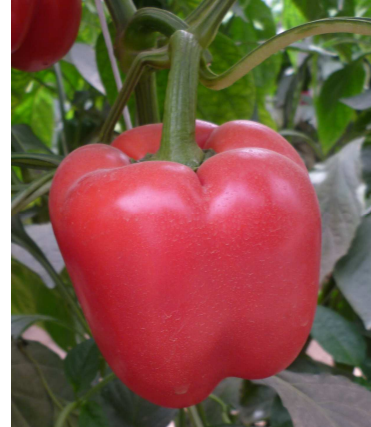

PEPPER > SWEET PEPPER > BLOCKY

## DESCRIPTION

➔ TYPE	<b>Sweet Pepper Blocky green to red</b>
➔ PLANT	Good vigour, Good cover foliage, High fruit setting during all cycle, Early fruit setting, Good yield
➔ FRUIT	Very homogeneous fruits, 4 lobes, Size L and M : 9cm x 9cm Nice red colour, Very high % of 1st choice, Good firmness, Good quality during all the cycle